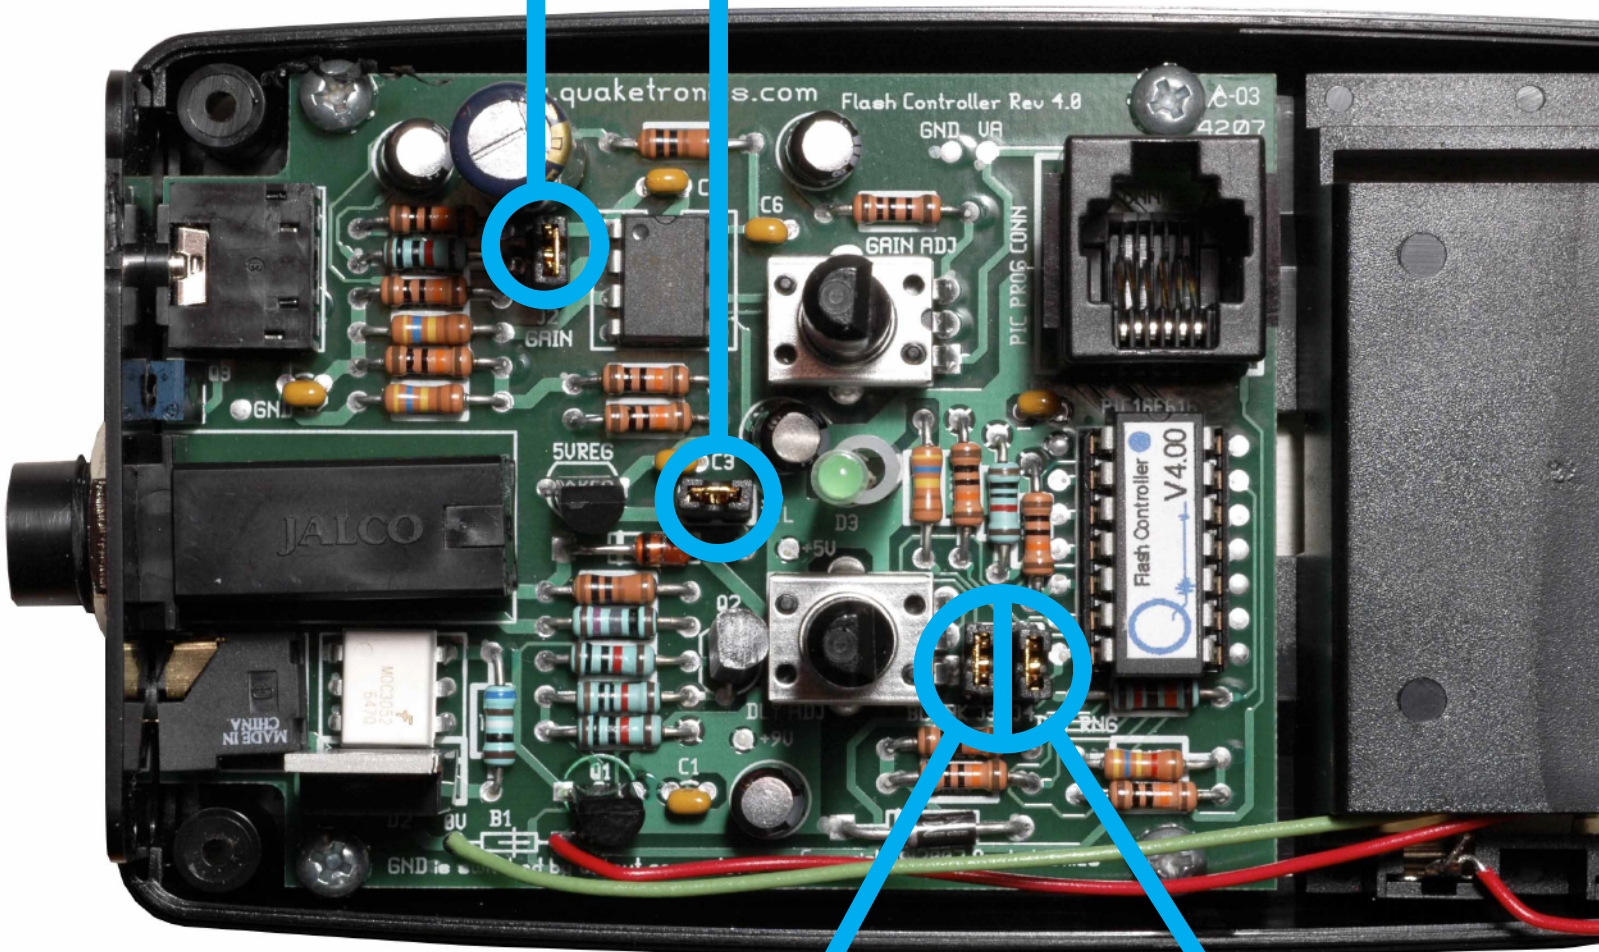

# Flash Controller Version 4 -- Jumper Location and Function

Gain Jumper IN: Normal Gain  
Gain Jumper OUT: High Gain

Logic Lvl Jumper IN: 5V Output  
Logic Lvl Jumper OUT: Snap Shot Output

Blank Jumper IN: 3 sec Blanking  
Blank Jumper OUT: 0 sec Blanking

Delay Jumper IN: Delay Range 0 - 11 msec  
Delay Jumper OUT: Delay Range 0 - 0.5 sec